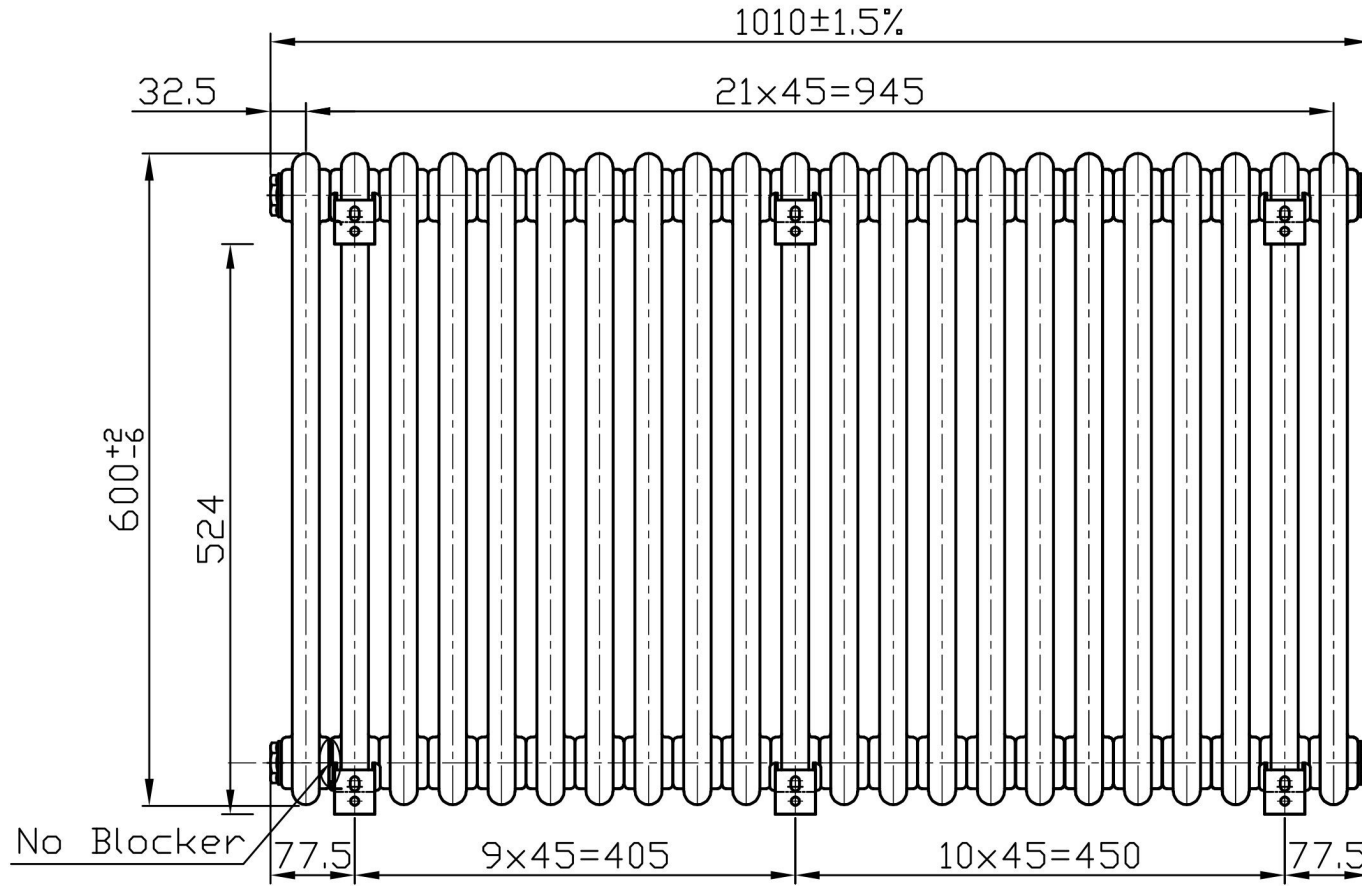

Imperia 2 Column Horizontal 600 x 1010mm. Bare Metal

Technical Drawing

Eastbrook 

Eastbrook Road, Gloucester GL4 3DB
 Technical Helpline : 01452 317890
 Mon - Fri / 8am - 5pm
 Email : technical@eastbrookco.com