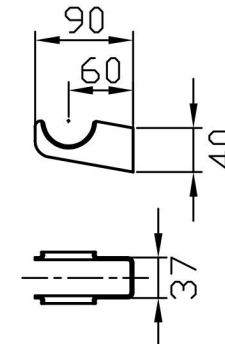

Imperia 2 Column Horizontal 600 x 1010mm. Bare Metal

Technical Drawing

Eastbrook 

Eastbrook Road, Gloucester GL4 3DB
 Technical Helpline : 01452 317890
 Mon - Fri / 8am - 5pm
 Email : technical@eastbrookco.com