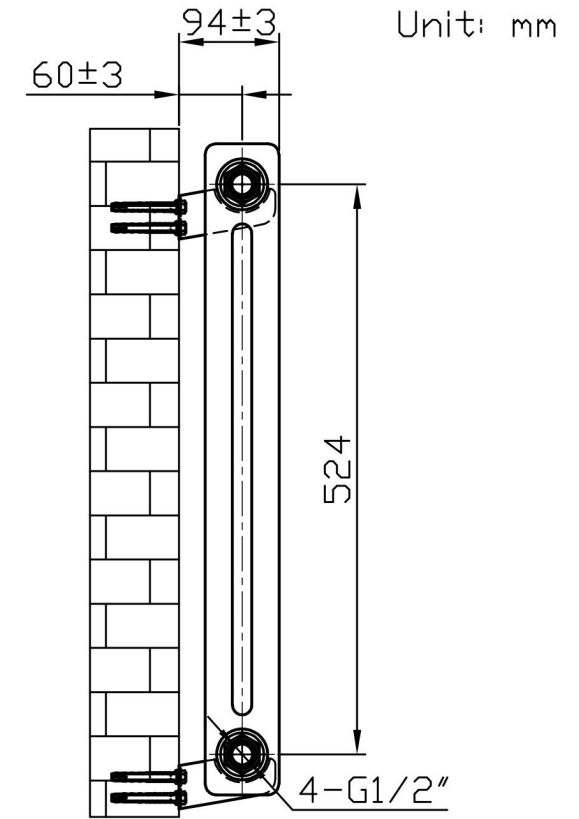

Imperia 2 Column Horizontal 600 x 1010mm. Bare Metal

Technical Drawing

Eastbrook 

Eastbrook Road, Gloucester GL4 3DB
 Technical Helpline : 01452 317890
 Mon - Fri / 8am - 5pm
 Email : technical@eastbrookco.com