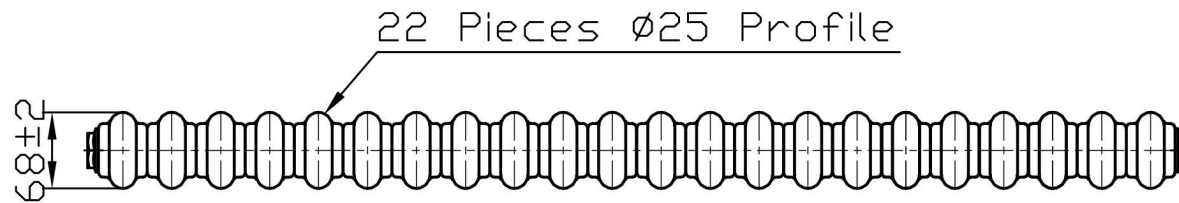

Imperia 2 Column Horizontal 600 x 1010mm. Bare Metal

Technical Drawing

Eastbrook 

Eastbrook Road, Gloucester GL4 3DB
 Technical Helpline : 01452 317890
 Mon - Fri / 8am - 5pm
 Email : technical@eastbrookco.com