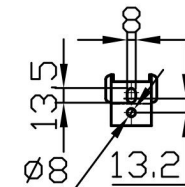

Imperia 2 Column Horizontal 600 x 1010mm. Bare Metal

Technical Drawing

Eastbrook 

Eastbrook Road, Gloucester GL4 3DB
 Technical Helpline : 01452 317890
 Mon - Fri / 8am - 5pm
 Email : technical@eastbrookco.com